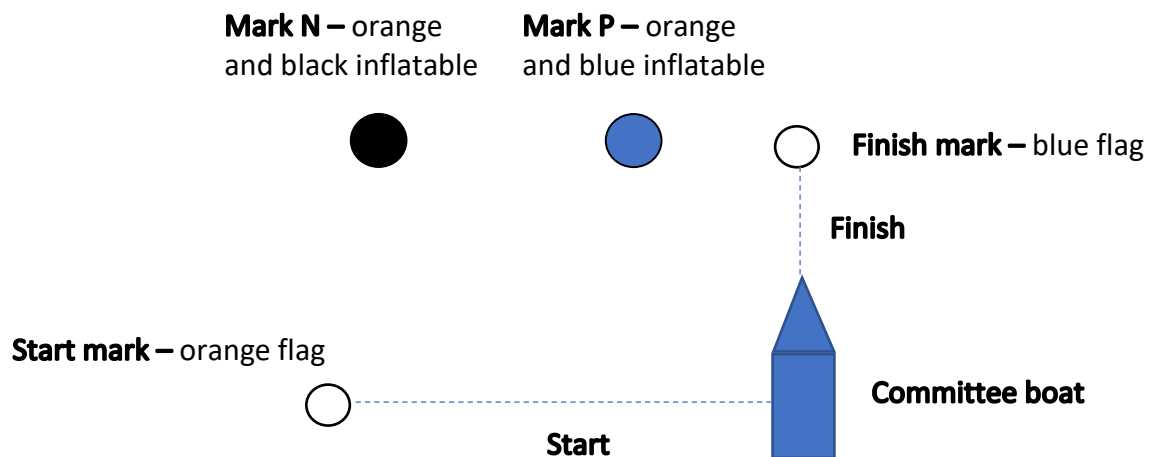

Merlin Rocket Women's championship

Sunday 21 May 2023

Hosted by Lyminster Town SC

Sponsored by Baltic Lifejackets, Box PR and Creation Covers

Appendix 1

Courses are not to scale. Positions of marks will be influenced by wind and tide.

Port hand courses are shown. A red flag will be displayed on the committee boat. If a green flag is shown on the committee boat then the course will be flipped and all marks must be rounded to starboard. The start and finish marks will be positioned as appropriate.

Course A – please see also notes below

Mark M – orange inflatable

Start

1st round: M (p), N (s) or P (p)

2nd and any subsequent rounds: M (p), N (s) or P (p)

Sail direct to Finish line after rounding/passing P – completing the number of rounds on shown on the committee boat.

The committee boat will display

Course: A

Number of rounds: eg. A3